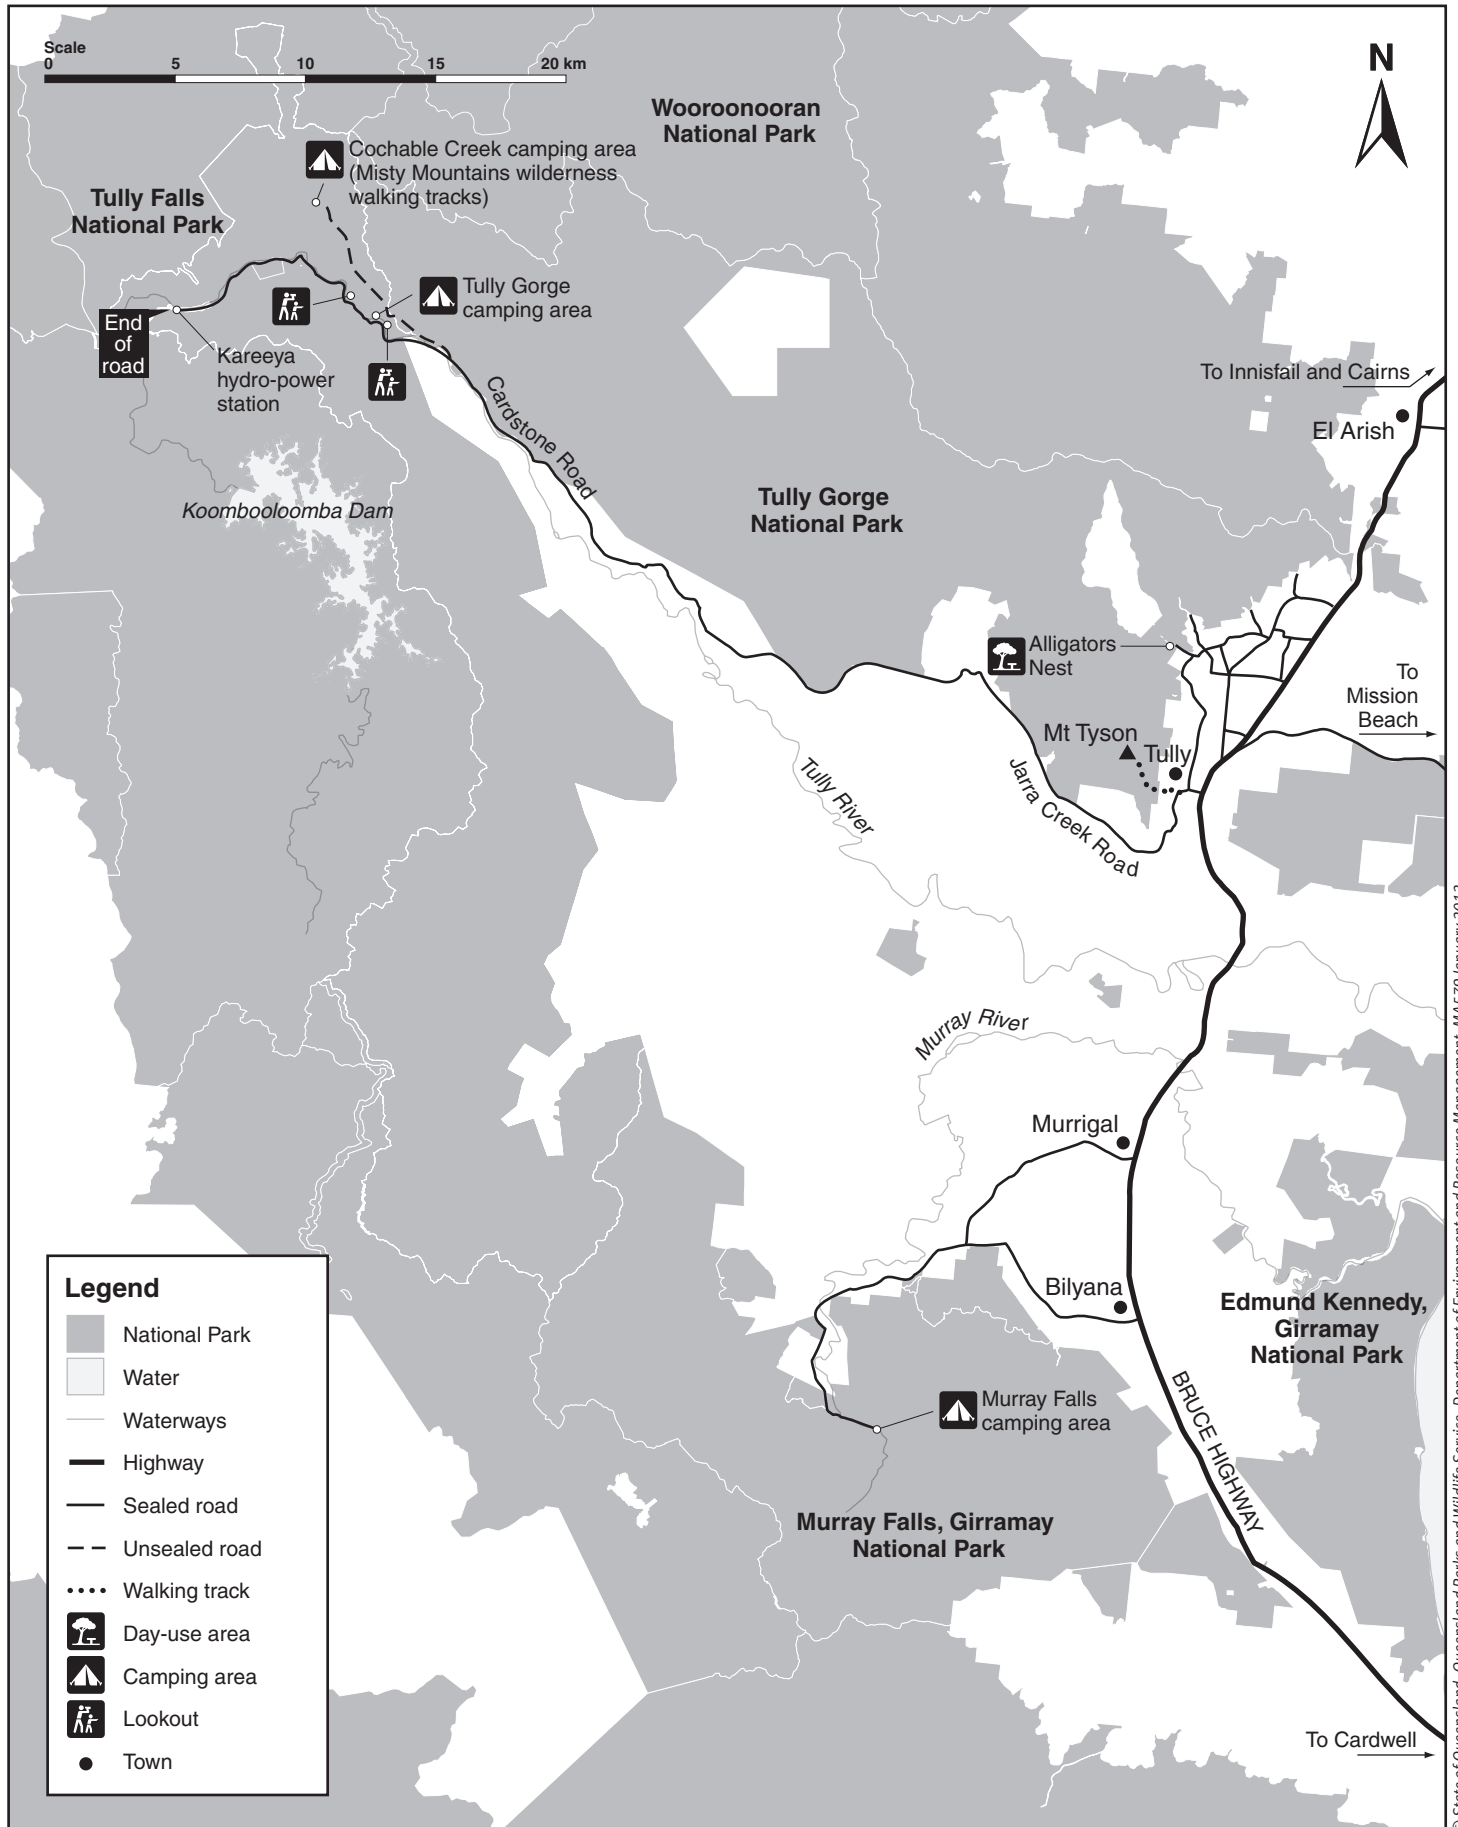

Tully Area

Queensland Parks and Wildlife Service
 Department of Environment and Resource Management

Legend

- National Park
- Water
- Waterways
- Highway
- Sealed road
- Unsealed road
- Walking track
- 🌳 Day-use area
- ⛺ Camping area
- 👁️ Lookout
- Town

© State of Queensland. Queensland Parks and Wildlife Service. Department of Environment and Resource Management. MA579 January 2012